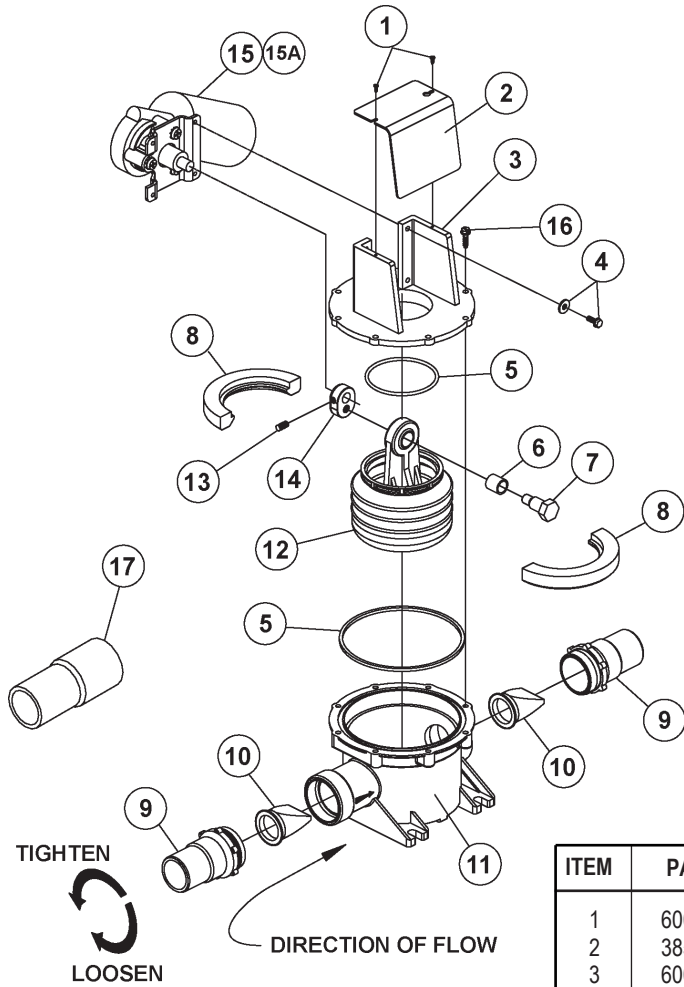

# PARTS LIST - PUMP, DISCHARGE T-SERIES

ITEM	PART NO.	DESCRIPTION
1	600340237	#4 X 3/8" PAN HEAD SCREW
2	385640239	PUMP COVER KIT
3	600341502	PUMP TOP CLOSURE
4	600342332	#10-32 X 1/2" HEX HEAD SCREW
5	385310151	O-RING REPLACEMENT KIT
6	600340664	BUSHING
7	600343006	SHOULDER SCREW, 1/2" X .687 X 3/8-16
8	600347807	BELLOWS CLAMP
9	600340669	VALVE NIPPLE
10	600347802	1-1/2" DUCKBILL VALVE
11	600341489	PUMP BODY
12	385230980	BELLOWS ASSEMBLY (INCLUDES ITEM 6)
13	600347788	SET SCREW, 1/4-28 X 5/16"
14	600344470	ECCENTRIC
15	385310245	MOTOR-12VDC
15A	385310246	MOTOR-24VDC
16	600341503	#10-12 X 7/8" HEX WASHER HEAD SCREW
17	307341113	1" X 1-1/2" REDUCING ADAPTER
		<u>NOT SHOWN</u>
	385310250	PUMP ASSEMBLY, LESS MOTOR (INCLUDES ITEMS 3, 5, 6, 8, 9, 10, 11, 12, 19)